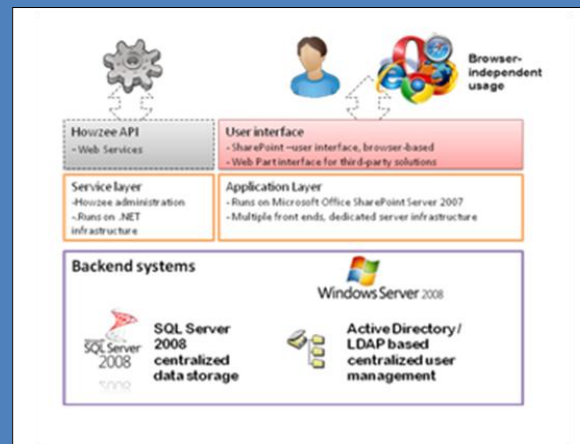

Integration

Formed in 2003, Mobimus Ltd. is the developer of "howzee.info", the Internet based service which enables faster and more efficient communication between property managers, tenants, landlords and other stakeholders.

With over 90 satisfied Property Management Companies and over 100,000 users, howzee.info is unquestionably one of the leading communication service providers in the housing sector in Europe.

The key benefits for Property Management Companies using Howzee Integration are:

In today's connected world, every company has their own unique infrastructure and the role of system integration is becoming more and more important. Howzee Integration makes information from your existing back-end system(s) available to your tenants automatically and therefore is designed to maximise the usefulness of the data within your existing infrastructure.